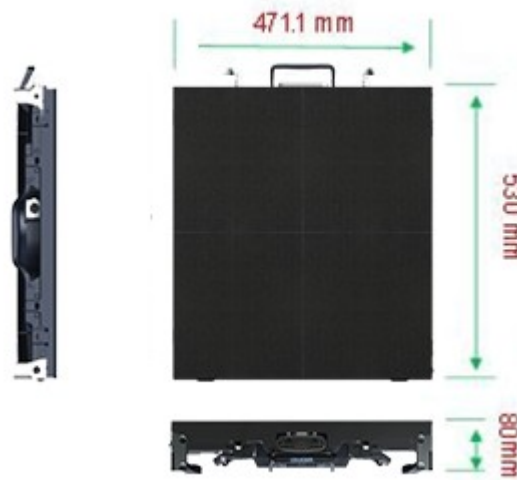

SuoJia Science Park, Bao'an District,

ShenZhen, GuangDong, China

Tel: +86 755-29774855

Website: www.coleder.com

Email: sales@coleder.com

EDGE 1.9mm (Indoor) LED Display

Specifications

EDGE 1.9 (Indoor) LED Display	
Pitch (mm)	1.96
LED Type	3 in 1 SMD
Number of Pixels	240 x270 (64800) / Tile
Pixel Density (Pixel/m²)	259529dot/m²
Module Dimensions (LxH)	250mm x 250mm (9.269" x 10.43")
Tile Dimensions (LxHxD)	471.1mm x 530mm x 80mm (18.547" x 20.867"x3.149)
Aspect ratio	8:9
Brightness	700nits
AC Power In	100-240V
Power Consumption (w/tile)	Input:100-240,50/60HZ,19Amax. Output:100-240V,50/60HZ,16A Max
Weight/Tile	8.5Kg
Colors	281 Trillion
Refresh Rate	1920-3,840Hz
Viewing Angle Horizontal /Vertical	160° /140°